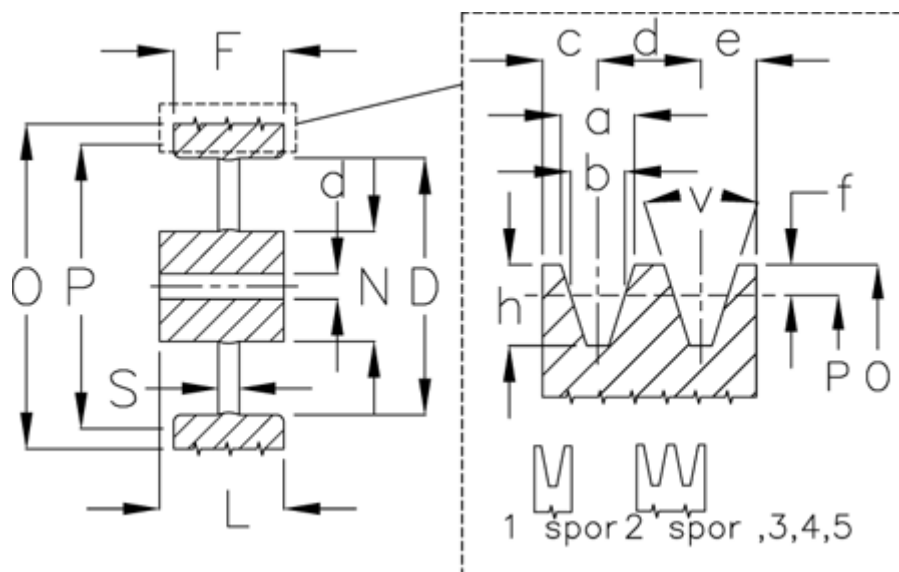

Article number: 60410233501

Description: V-belt pulley, no bore C 335/1

## Measures

D	= 283	S	= 16
d	= 20	Type	= C
F	= 34.0		
L	= 50		
N	= 100		
Number of ribs	= 1		
O	= 344.6		
P	= 335		